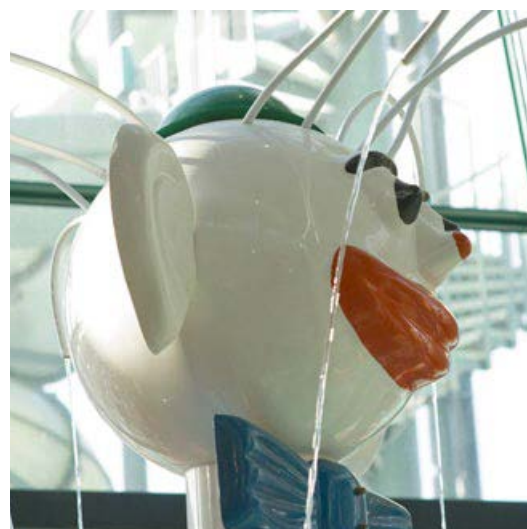

0170	CLOWN	Height	215	[cm]
		Head diameter	62	[cm]
		Weight	30	[kg]
		Pump Efficiency	12	[m ³ /h]

A decorative item in the shape of a smiley clown was especially made for children to have fun. It is equipped with an automatic pump which spouts water around the toy like a gentle shower.