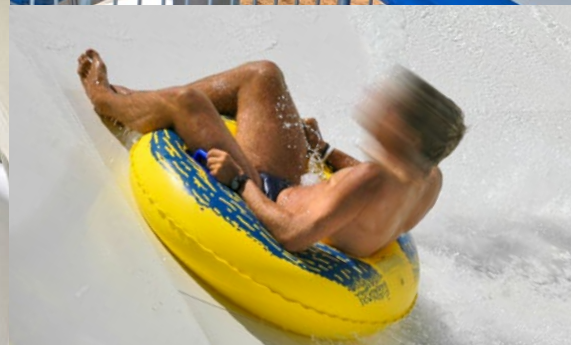

BOOMERANG

Boomerang lets guests ride in rafts, where they plunge down a steep fall, then they shoot up a vertical wall and pause... then fall back again towards one last thrill over a jump before launching into a splashdown pool.

Starting height:
from 9 m

Hourly Capacity:
approx. 360 - 1000 guests
(depending on the tubes selection)

Use:
as rafting slide

Speed:
> 45 km/h

polglass
waterattractions.eu 

POL-GLASS Sp.j.
ul. Nowa 17, Łozienica
72-100 Goleniów, Polska