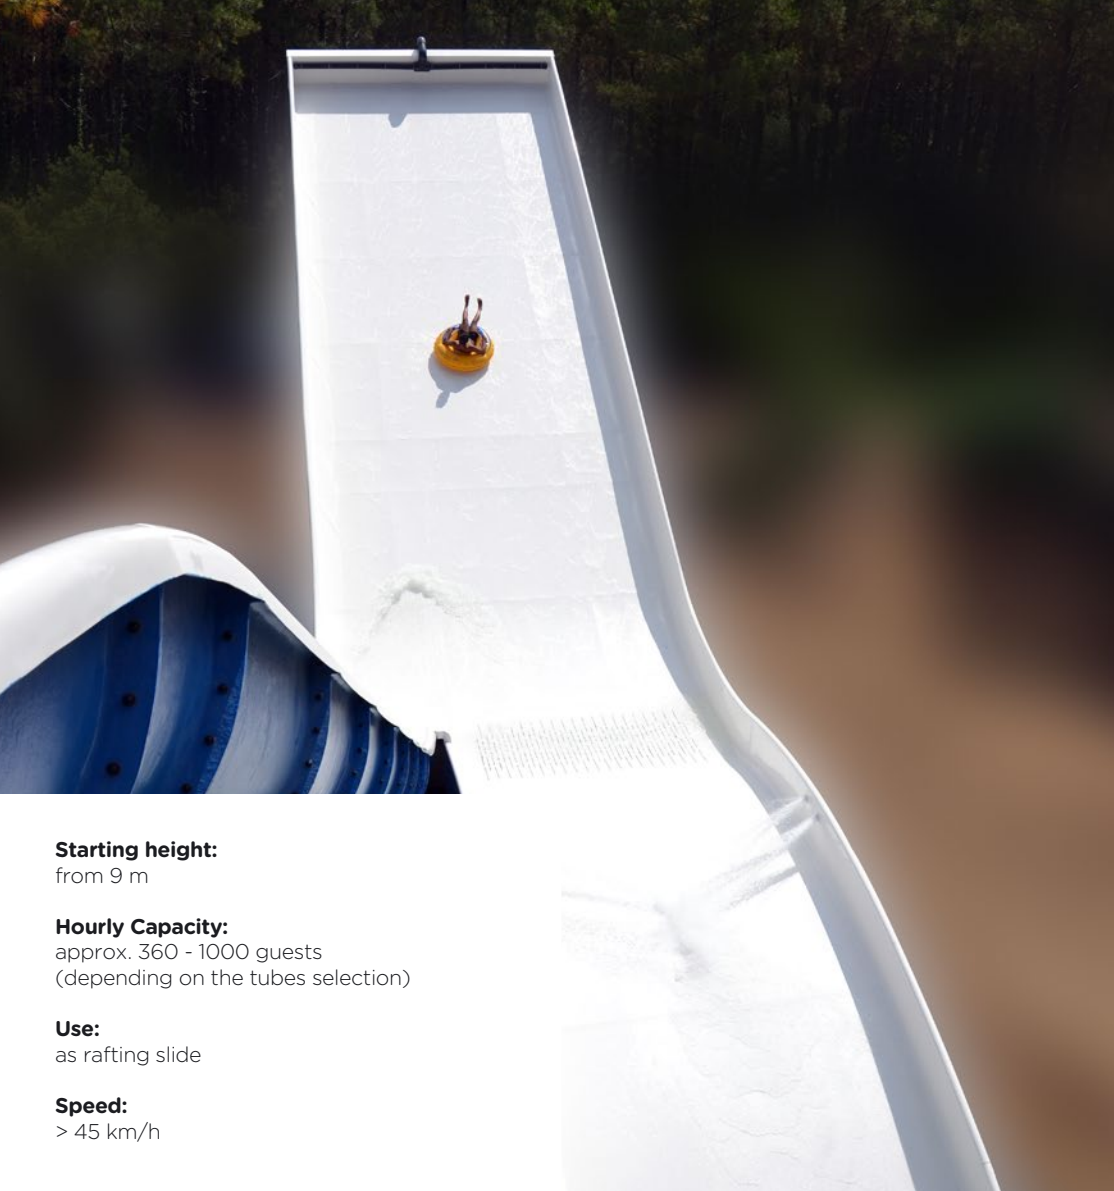

BOOMERANG

Boomerang lets guests ride in rafts, where they plunge down a steep fall, then they shoot up a vertical wall and pause... then fall back again towards one last thrill over a jump before launching into a splashdown pool.

Starting height:
from 9 m

Hourly Capacity:
approx. 360 - 1000 guests
(depending on the tubes selection)

Use:
as rafting slide

Speed:
> 45 km/h

polglass
waterattractions.eu 

POL-GLASS Sp.j.
ul. Nowa 17, Łozienica
72-100 Goleniów, Polska