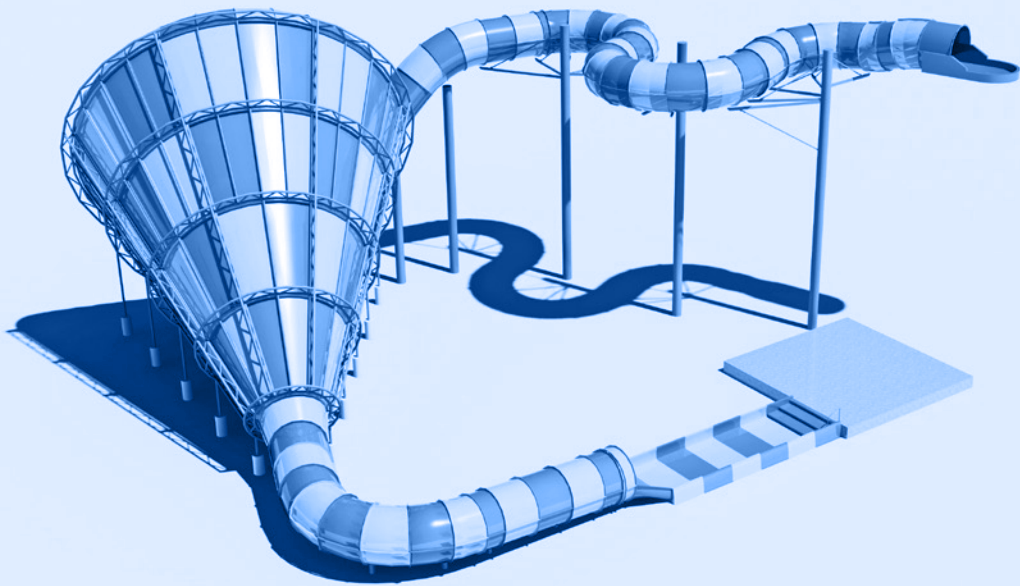

# CYCLONE

Pol-Glass delivers to aquaparks a new attraction - Cyclone - a thrilling, adrenaline boosting, as well as a safe family raft ride. It gives unforgettable memories when combined with a big drop, high speed, swing movements, where rider can feel almost like flying in the air.

This experience has been designed for raft slides for 3 people and more, which gives even more excitement that users can share with their friends and family.

**Hourly Capacity:**  
approx. 420 - 480 guests  
(depending on the tube selection)

**Dimensions Cone:**  
19000 mm and 15000 mm

**Use:**  
Rafting slide (3+ Persons)

**Speed:**  
Fast

**polglass**  
waterattractions.eu 

POL-GLASS Sp.j. Tel: +48 91 88 11 900  
ul. Nowa 17, Łozienica Fax: +48 91 88 11 919  
72-100 Goleniów, Polska Email: office@pol-glass.com