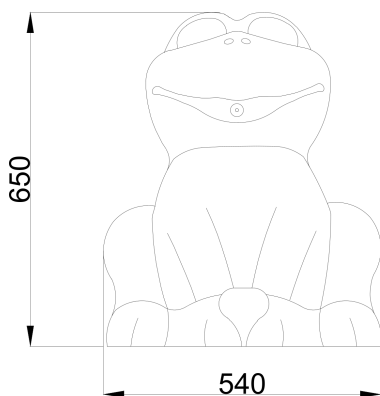

# FROG

0380

## DESCRIPTION:

The frog is an attraction that requires a permanent connection, so that water is constantly spraying out of it, like a small fountain. It works great as an integral part of themed playgrounds, as well as a stand-alone water attraction. The frog is an ideal toy if we want to create a playground modeled on a tropical forest. Functional and durable design will provide the youngest with safe play for years.

## TECHNICAL DATA / mm:

Height: 650

Width: 540

Length: 510

Pump Efficiency\*:  
2 [m<sup>3</sup>/h]

\* or hand pump