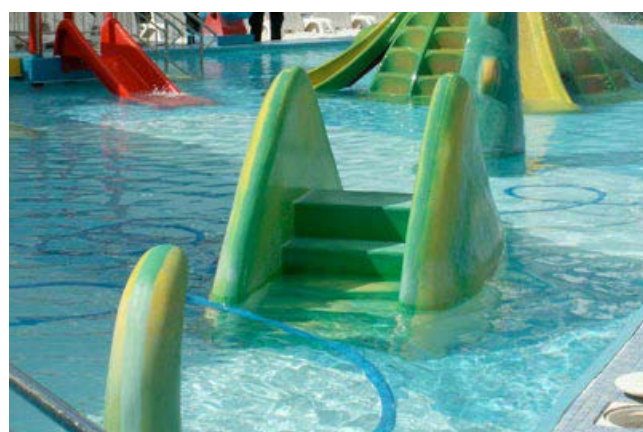

0340	DINO	Head height	250	[cm]
		Trunk height	250	[cm]
		Trunk width	70	[cm]
		Tail height	130	[cm]
		Elements	3	
		Pump Efficiency	14	[m ³ /h]

The Dino is a water attraction composed of three elements, separately installed to the bottom of the pool: a head, a torso and a tail. The torso functions as a safe slide for children of all ages. Additionally, the water spouts from the snout of this incredibly cute looking toy.