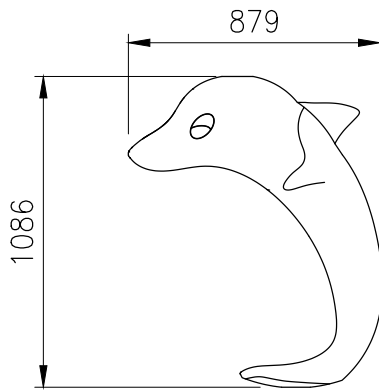

# DOLPHIN

0100

## TECHNICAL DATA / mm:

Height: 1086

Width: 506

Length: 879