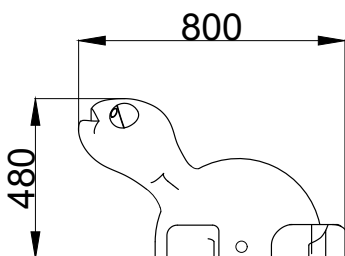

TURTLE

0170

DESCRIPTION:

Turtle water attraction has been designed as an aquatic item for the youngest lovers of water play. The possibility of choosing a color version allows this water attraction to be perfectly integrated into the interiors of every facility. Our water attractions automatically spray water and are also available in a variant with a hand pump, where children can spray water themselves. Turtle offers endless water play pleasure for the youngest pool guests. Thanks to installed hand pump (additional option), this water toy encourages interactive play also with parents. It is a great addition to the equipment of children's paddling pools, whilst meeting all safety rules.

TECHNICAL DATA / mm:

Height:	480
---------	-----

Width:	725
--------	-----

Length:	800
---------	-----