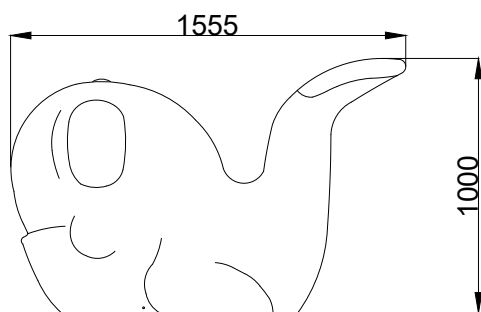

SMALL WHALE

0220

DESCRIPTION:

A water attraction in the shape of a small whale squirting water is a great company for children who like playing in the pool. An optionally installed hand pump turns the Whale into an interactive water toy.

TECHNICAL DATA / mm:

Height:	1000
---------	------

Width:	1010
--------	------

Length:	1555
---------	------

POL-GLASS | office@pol-glass.com | tel.: +48 91 88 11 900 | www.pol-glass.com

Detailed information about the product can be found in the product data sheet. We reserve the right to change product specification. All products and its designs remain the property of Pol-Glass and may not be used or copied without written consent.