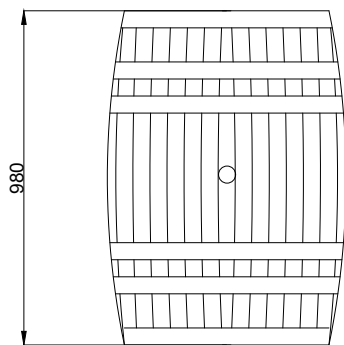

BARREL

0250

DESCRIPTION:

The Barrel is an attraction that fits perfectly into the pirate - themed water zones. Thanks to the holes and the nozzles installed in it, water gushes from the Barrel, which provides great fun for the youngest pirates.

TECHNICAL DATA / mm:

| | |
|---------|-----|
| Height: | 980 |
|---------|-----|

| | |
|--------|-----|
| Width: | 700 |
|--------|-----|

| | |
|---------|-----|
| Length: | 700 |
|---------|-----|