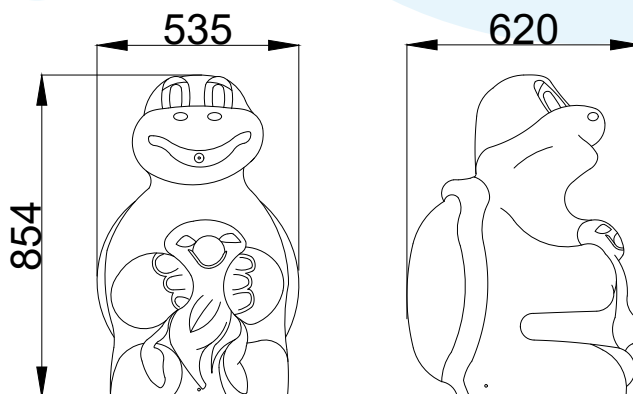

TURTLE

0300

DESCRIPTION:

Turtle water attraction has been designed as an aquatic item for the youngest lovers of water play. The possibility of choosing a color version allows this water attraction to be perfectly integrated into the interiors of every facility. Our water attractions automatically spray water and are also available in a variant with a hand pump, where children can spray water themselves. Turtle offers endless water play pleasure for the youngest pool guests. Thanks to installed hand pump (additional option), this water toy encourages interactive play also with parents. It is a great addition to the equipment of children's paddling pools, whilst meeting all safety rules.

TECHNICAL DATA / mm:

Height: 854

Width: 535

Length: 620