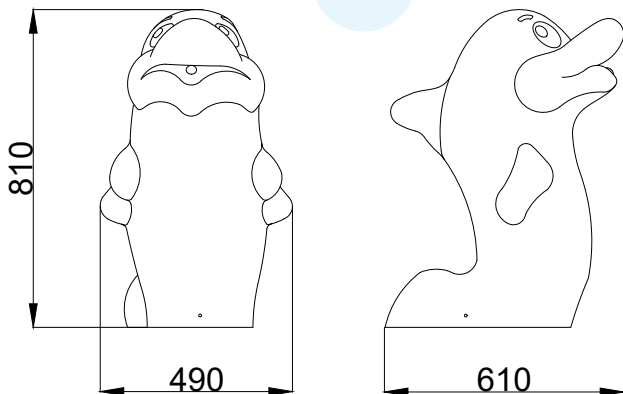

DOLPHIN

0360

DESCRIPTION:

Dolphin water attraction has been designed as an aquatic item for the youngest lovers of water play. The possibility of choosing a color version allows this water attraction to be perfectly integrated into the interiors of every facility. Our water attractions automatically spray water and are also available in a variant with a hand pump, where children can spray water themselves. Dolphin offers endless water play pleasure for the youngest pool guests. Thanks to installed hand pump (additional option), this water toy encourages interactive play also with parents. It is a great addition to the equipment of children's paddling pools, whilst meeting all safety rules.

TECHNICAL DATA / mm:

Height: 810

Width: 490

Length: 610