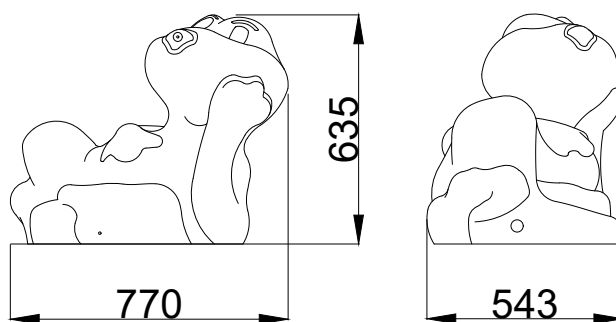

FROG

0390

DESCRIPTION:

The Frog is a water attraction that is recommended to be permanently connected to water supply to create the effect of a small fountain. It works perfectly as an integral part of themed water playgrounds, as well as an independent water attraction. The Frog is an ideal water toy if we want to create a playground similar to a tropical forest. Functional and durable material will ensure safe fun for the youngest for years.

TECHNICAL DATA / mm:

Height:	635
Width:	543
Length:	770