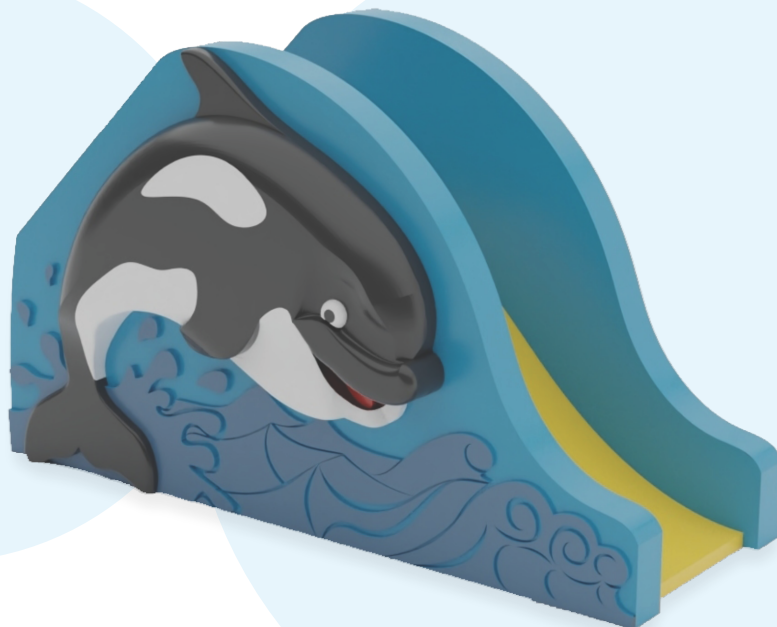

ORCA SLIDE

1100

DESCRIPTION:

Orca Slide is available in any color. It can be installed directly in the pool or on the splashpad. It is one of the most popular waterslides for the youngest kids in our offer.