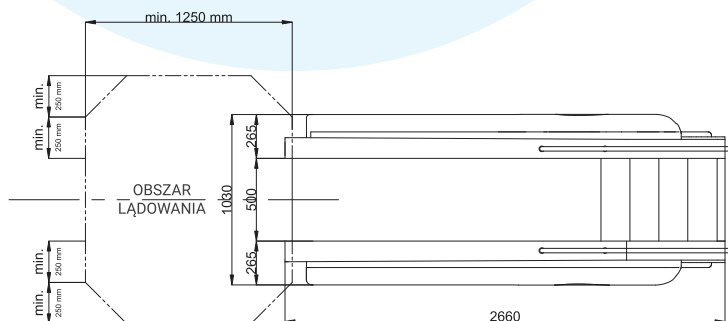

ORCA SLIDE

1100

DESCRIPTION:

Orca Slide is available in any color. It can be installed directly in the pool or on the splashpad. It is one of the most popular waterslides for the youngest kids in our offer.

TECHNICAL DATA / mm:

Height: 1605

Width: 500

Length: 2660

POL-GLASS | office@pol-glass.com | tel.: +48 91 88 11 900 | www.pol-glass.com

Detailed information about the product can be found in the product data sheet. We reserve the right to change product specification. All products and its designs remain the property of Pol-Glass and may not be used or copied without written consent.