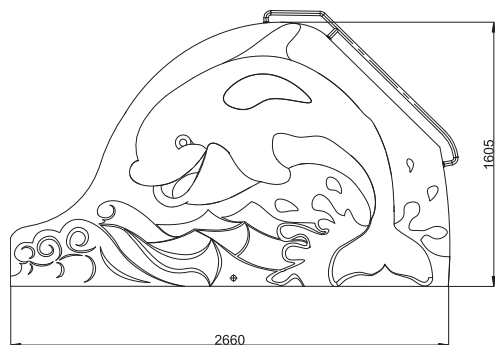

ORCA SLIDE

1100

DESCRIPTION:

Orca Slide is available in any color. It can be installed directly in the pool or on the splashpad. It is one of the most popular waterslides for the youngest kids in our offer.

TECHNICAL DATA / mm:

Height: 1605

Width: 500

Length: 2660

POL-GLASS | office@pol-glass.com | tel.: +48 91 88 11 900 | www.pol-glass.com

Detailed information about the product can be found in the product data sheet. We reserve the right to change product specification. All products and its designs remain the property of Pol-Glass and may not be used or copied without written consent.