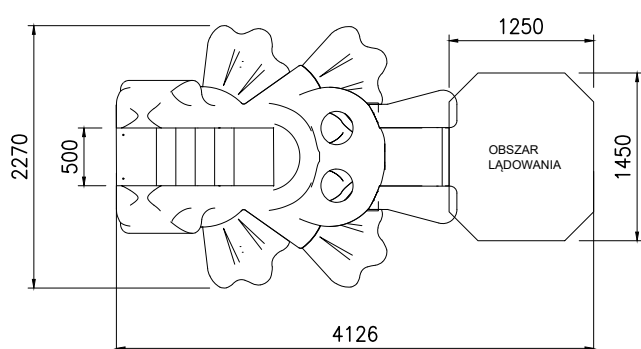

FROG SLIDE

1110

DESCRIPTION:

Frog Slide is available in any color. It can be installed directly in the pool or on the splashpad. It is an original attraction that makes the water zones more attractive in the eyes of the youngest.

TECHNICAL DATA / mm:

Height:	1880
Width:	2270
Length:	2770 / 4126