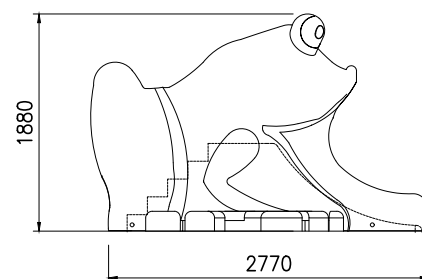

FROG SLIDE

1110

DESCRIPTION:

Frog Slide is available in any color. It can be installed directly in the pool or on the splashpad. It is an original attraction that makes the water zones more attractive in the eyes of the youngest.

TECHNICAL DATA / mm:

Height:	1880
Width:	2270
Length:	2770 / 4126