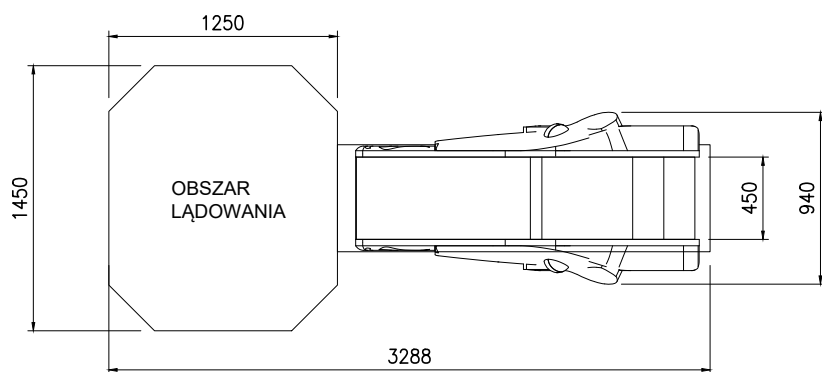

SMALL ELEPHANT

1150

DESCRIPTION:

Designed with a view to the youngest users. The Small Elephant has comfortable steps that are easy to climb. It is an essential element of any kids pool. Made of the highest quality materials, the waterslide is durable and safe. It provides great fun and it is the perfect place for kids to play in and with water. The entrance in the form of comfortable, non slippery steps that facilitate access to the slide for the youngest children.

TECHNICAL DATA / mm:

Height:	780
Width:	450 / 940
Length:	2038

POL-GLASS | office@pol-glass.com | tel.: +48 91 88 11 900 | www.pol-glass.com

Detailed information about the product can be found in the product data sheet. We reserve the right to change product specification. All products and its designs remain the property of Pol-Glass and may not be used or copied without written consent.