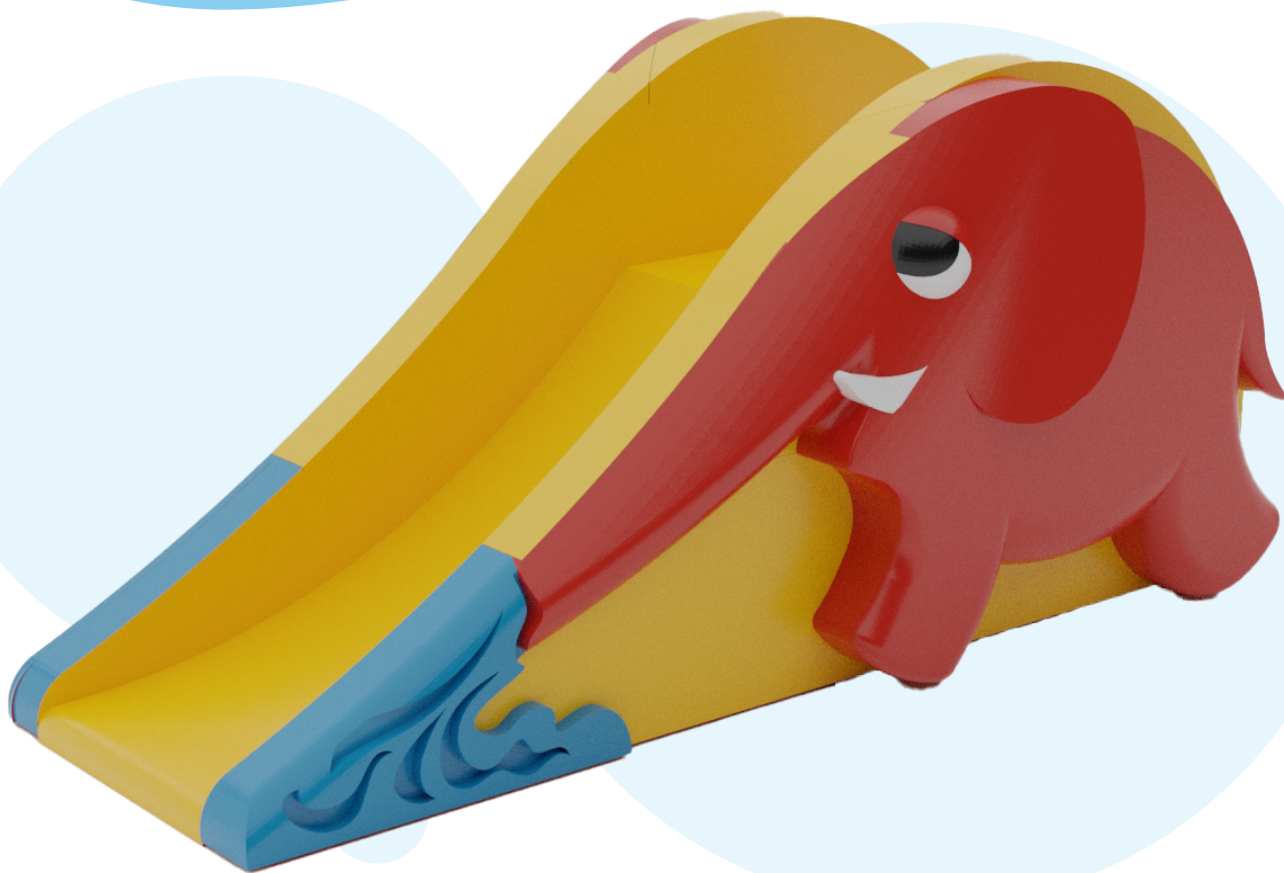

SMALL ELEPHANT

1150

DESCRIPTION:

Designed with a view to the youngest users. The Small Elephant has comfortable steps that are easy to climb. It is an essential element of any kids pool. Made of the highest quality materials, the waterslide is durable and safe. It provides great fun and it is the perfect place for kids to play in and with water. The entrance in the form of comfortable, non slippery steps that facilitate access to the slide for the youngest children.