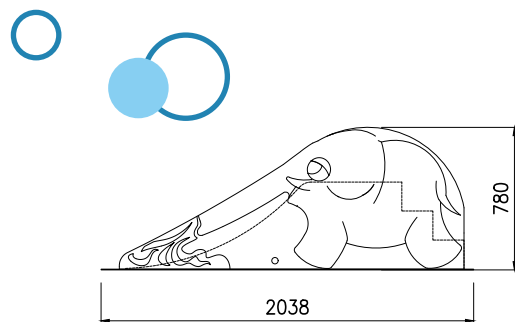

SMALL ELEPHANT

1150

DESCRIPTION:

Designed with a view to the youngest users. The Small Elephant has comfortable steps that are easy to climb. It is an essential element of any kids pool. Made of the highest quality materials, the waterslide is durable and safe. It provides great fun and it is the perfect place for kids to play in and with water. The entrance in the form of comfortable, non slippery steps that facilitate access to the slide for the youngest children.

TECHNICAL DATA / mm:

Height:	780
Width:	450 / 940
Length:	2038

POL-GLASS | office@pol-glass.com | tel.: +48 91 88 11 900 | www.pol-glass.com

Detailed information about the product can be found in the product data sheet. We reserve the right to change product specification. All products and its designs remain the property of Pol-Glass and may not be used or copied without written consent.