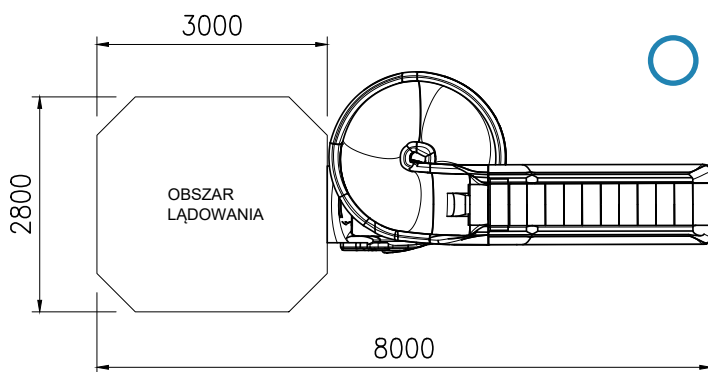

SUPER COBRA

1170

DESCRIPTION:

Super Cobra is a waterslide suitable for installation in spray park applications or in a shallow pool with minimum depths of 15 cm. Created in an interesting animal form, the structure has a non - skid entry stairs up to the waterslide at 200 cm height.

TECHNICAL DATA / mm:

Height: 2920

Length: 5000