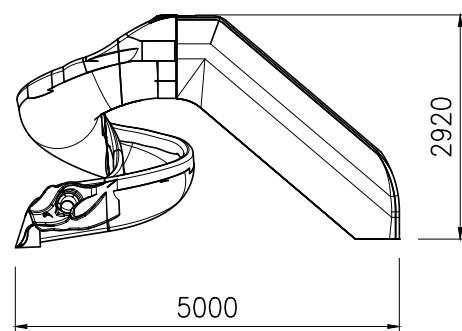

SUPER COBRA

1170

DESCRIPTION:

Super Cobra is a waterslide suitable for installation in spray park applications or in a shallow pool with minimum depths of 15 cm. Created in an interesting animal form, the structure has a non - skid entry stairs up to the waterslide at 200 cm height.

TECHNICAL DATA / mm:

Height: 2920

Length: 5000