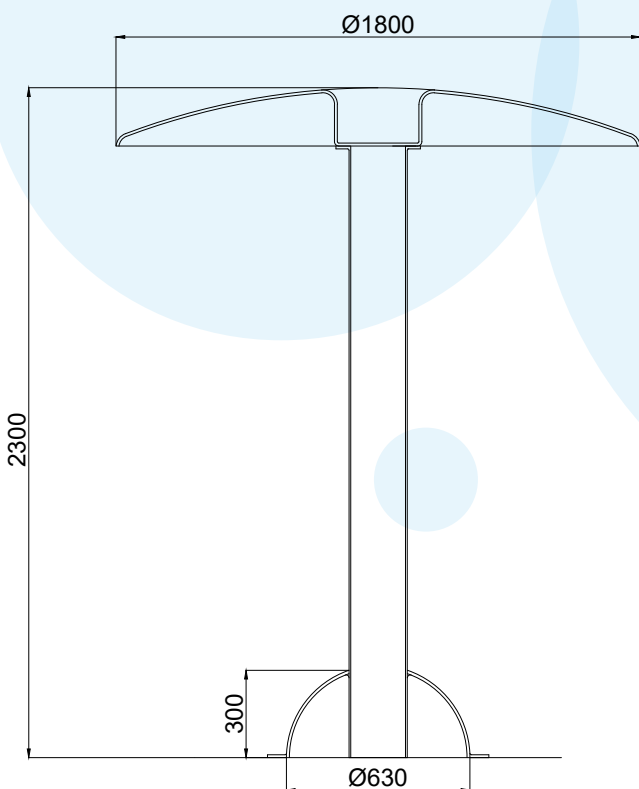

# MUSHROOM

5130

## DESCRIPTION:

A mushroom-shaped pool decoration equipped with an automatic pump that sprays a small fountain. It is a perfect addition to any pool—both indoor and outdoor.

## TECHNICAL DATA / mm:

Height:	2300
---------	------

Width:	1800
--------	------

Length:	630
---------	-----

POL-GLASS | [office@pol-glass.com](mailto:office@pol-glass.com) | tel.: +48 91 88 11 900 | [www.pol-glass.com](http://www.pol-glass.com)